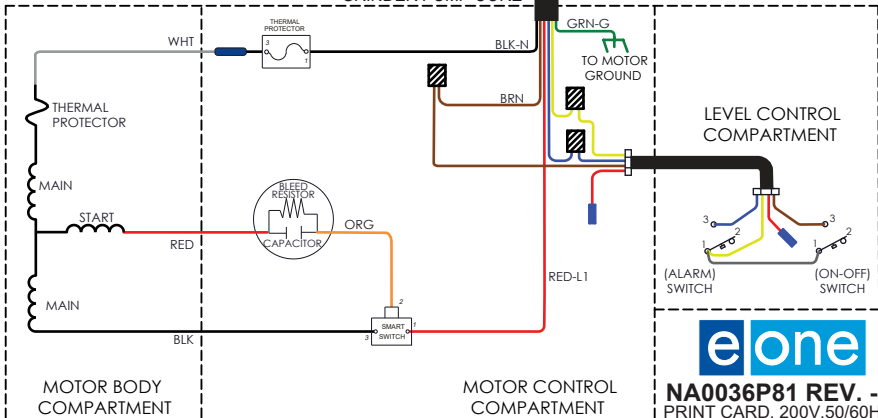

HARD WIRED LEVEL CONTROL

SUPPLY CABLE WIRE COLOR & OPERATION

EQD PIN #	WIRE COLOR	FUNCTION
1	BROWN	MANUAL RUN
2	RED	L1 (ACTIVE)
3	BLACK	L2 OR NEUTRAL
4	GREEN W/ YELLOW STRIPE	GROUND (EARTH)
5	YELLOW	ALARM POWER FEED
6	BLUE	ALARM POWER RETURN

GRINDER PUMP CORE

e one

NA0036P81 REV. -
PRINT CARD, 200V, 50/60Hz